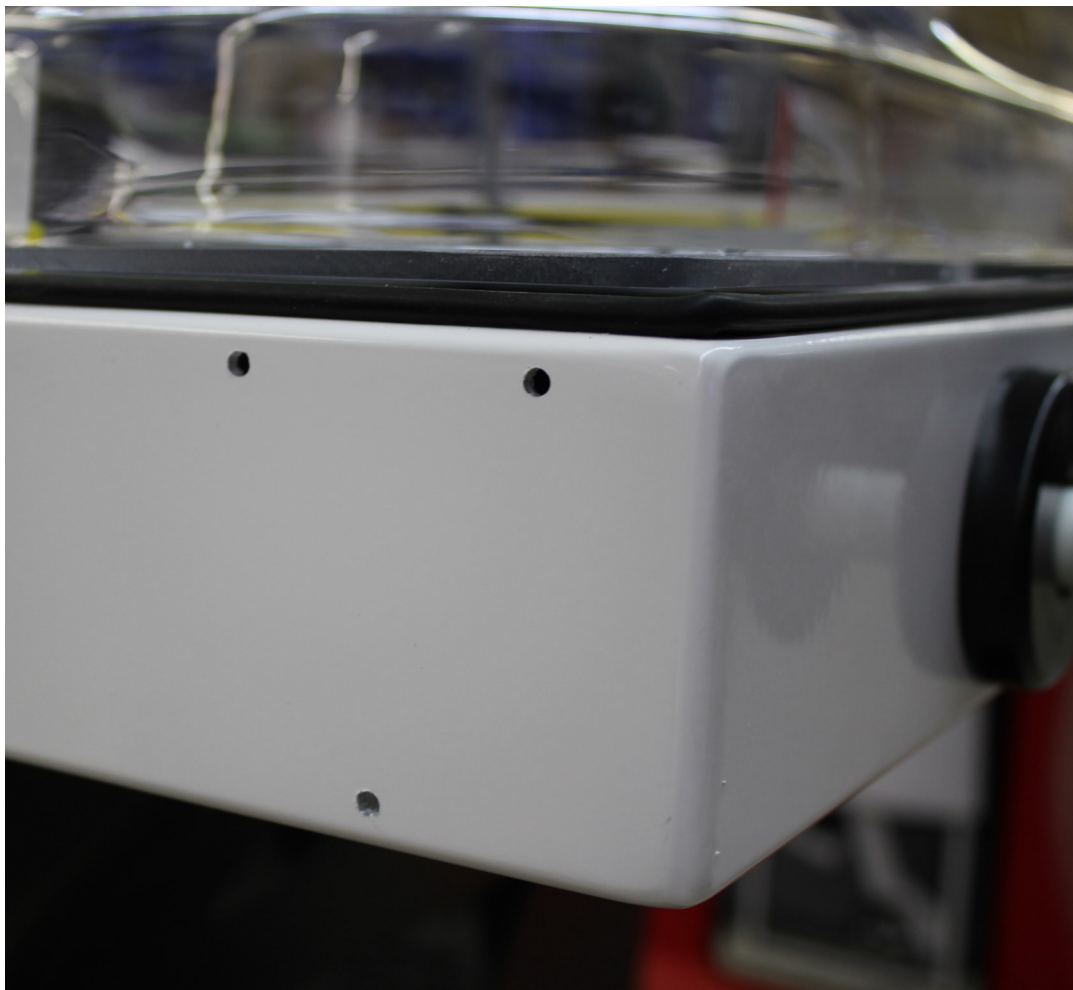

Cup Holder Install Instructions

Attach the cup to the cabinet using the provided hardware (#8x1/2). Repeat for the other side.

A.u.S. SPIELGERÄTE GMBH
SCHEYDGASSE 48, AT 1210 WIEN
☎ +43 (0) 1 271 66 00 65 FAX +43 (0) 1 271 66 00 75
🌐 www.aus.at ✉ verkauf@aus.at